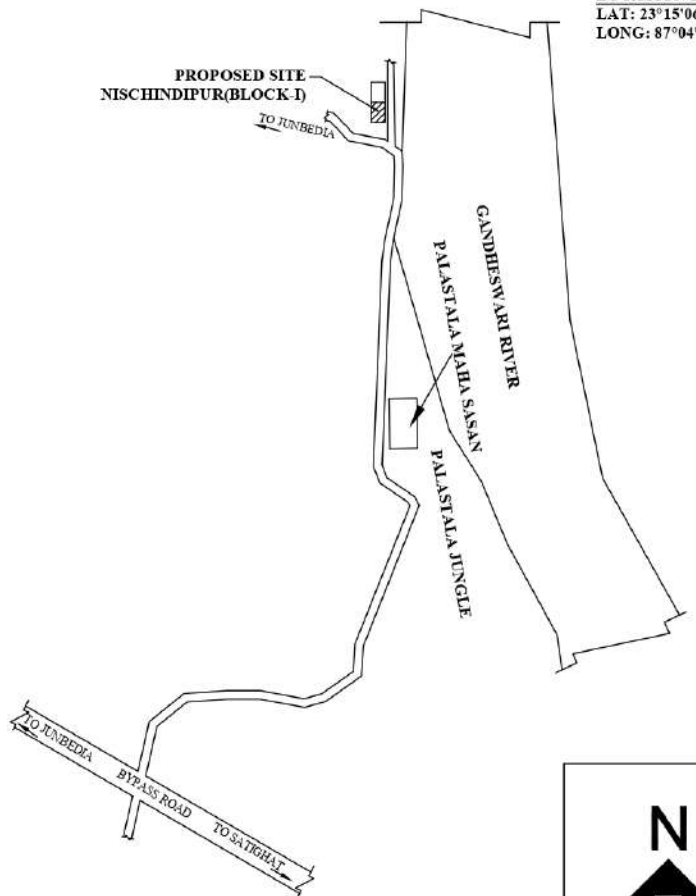

V-STORIED RESIDENTIAL BUILDING
L.R. PLOT NO.233 , L.R. KHATIAN NO.:- 1796, MOUZA - JUNBEDIA, J. L. NO.-229

LOCATION PLAN
LAT: 23°15'06.7"N
LONG: 87°04'15.9"E

For,
ANIRMAK BUILDERS PVT LTD
Chandani Singh
Director