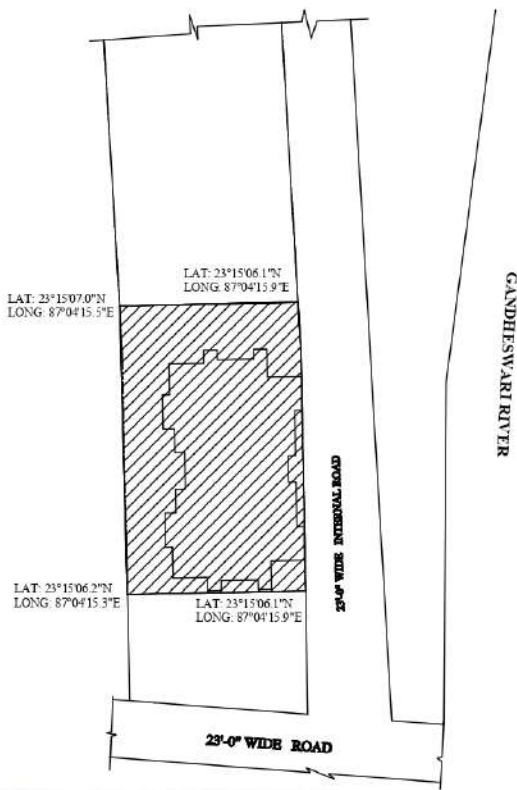

V-STORIED RESIDENTIAL BUILDING
L.R. PLOT NO.233 , L.R. KHATIAN NO.:- 1796, MOUZA - JUNBEDIA, J. L. NO.-229

LOCATION PLAN
LAT: 23°15'06.7"N
LONG: 87°04'15.9"E

For,
ANIRMAK BUILDERS PVT LTD
Chandani Singh
Director